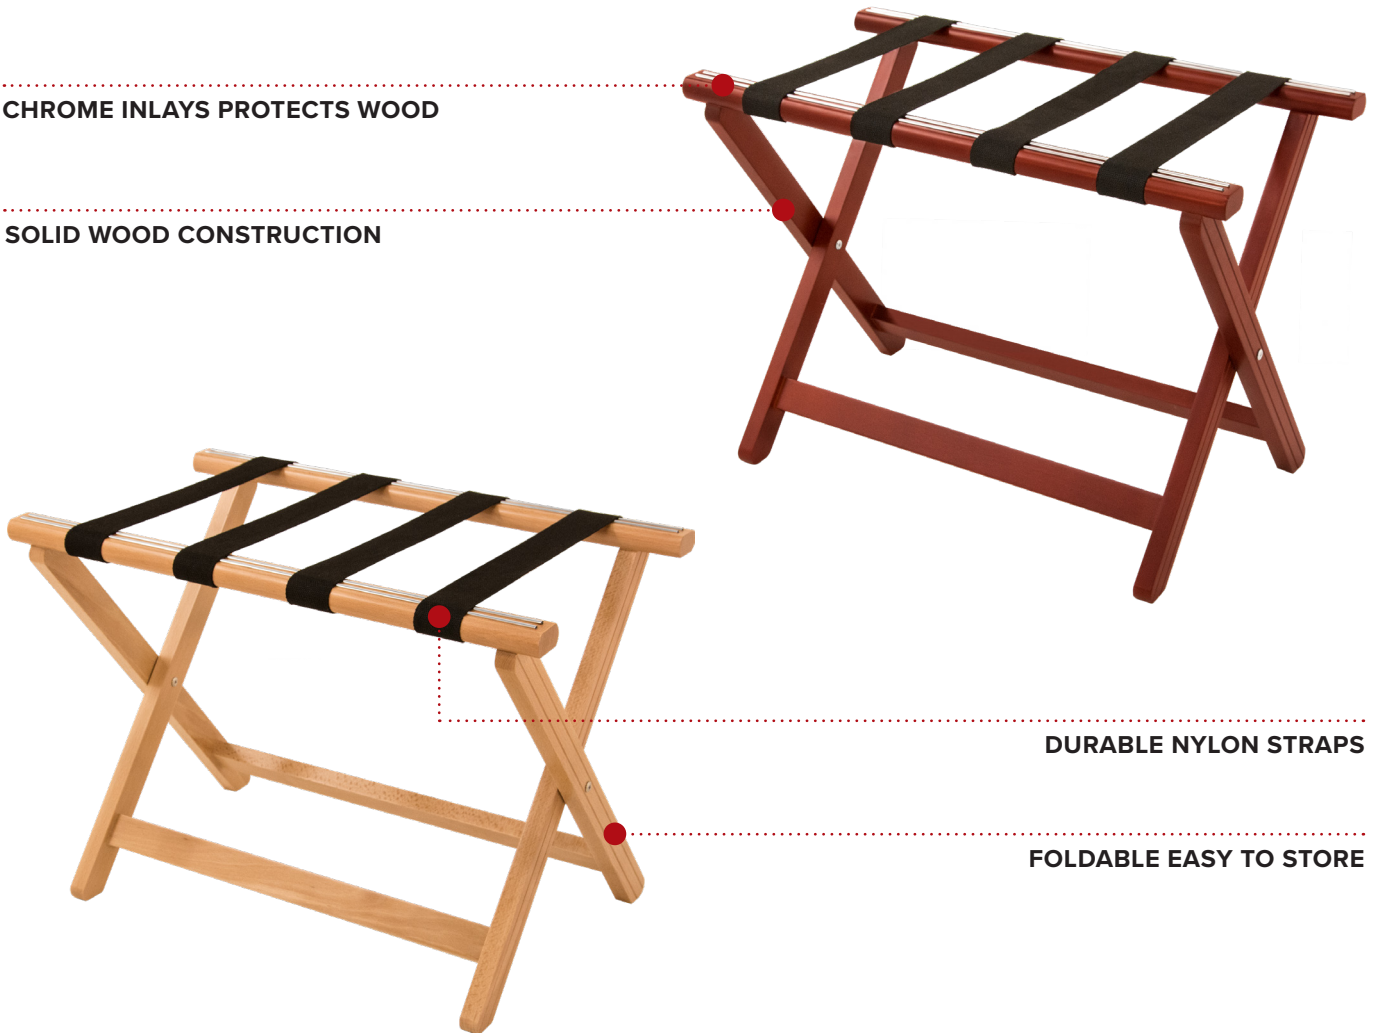

YORK WOODEN LUGGAGE RACK

CHROME INLAYS PROTECTS WOOD

SOLID WOOD CONSTRUCTION

- Holds up to 50kg

Specification

3.3kg

Options

Beech

Mahogany

150mm
5.90in

600mm
23.62in

655mm
25.79in

485mm
19.09in

385mm
15.16in