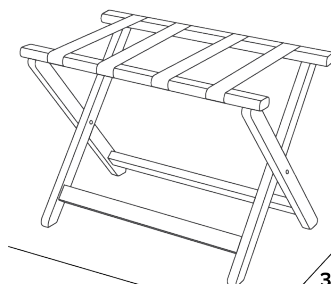

YORK WOODEN LUGGAGE RACK

CHROME INLAYS PROTECTS WOOD

SOLID WOOD CONSTRUCTION

- Holds up to 50kg

Specification

3.3kg

Options

Beech

Mahogany

150mm
5.90in

600mm
23.62in

655mm
25.79in

485mm
19.09in

385mm
15.16in