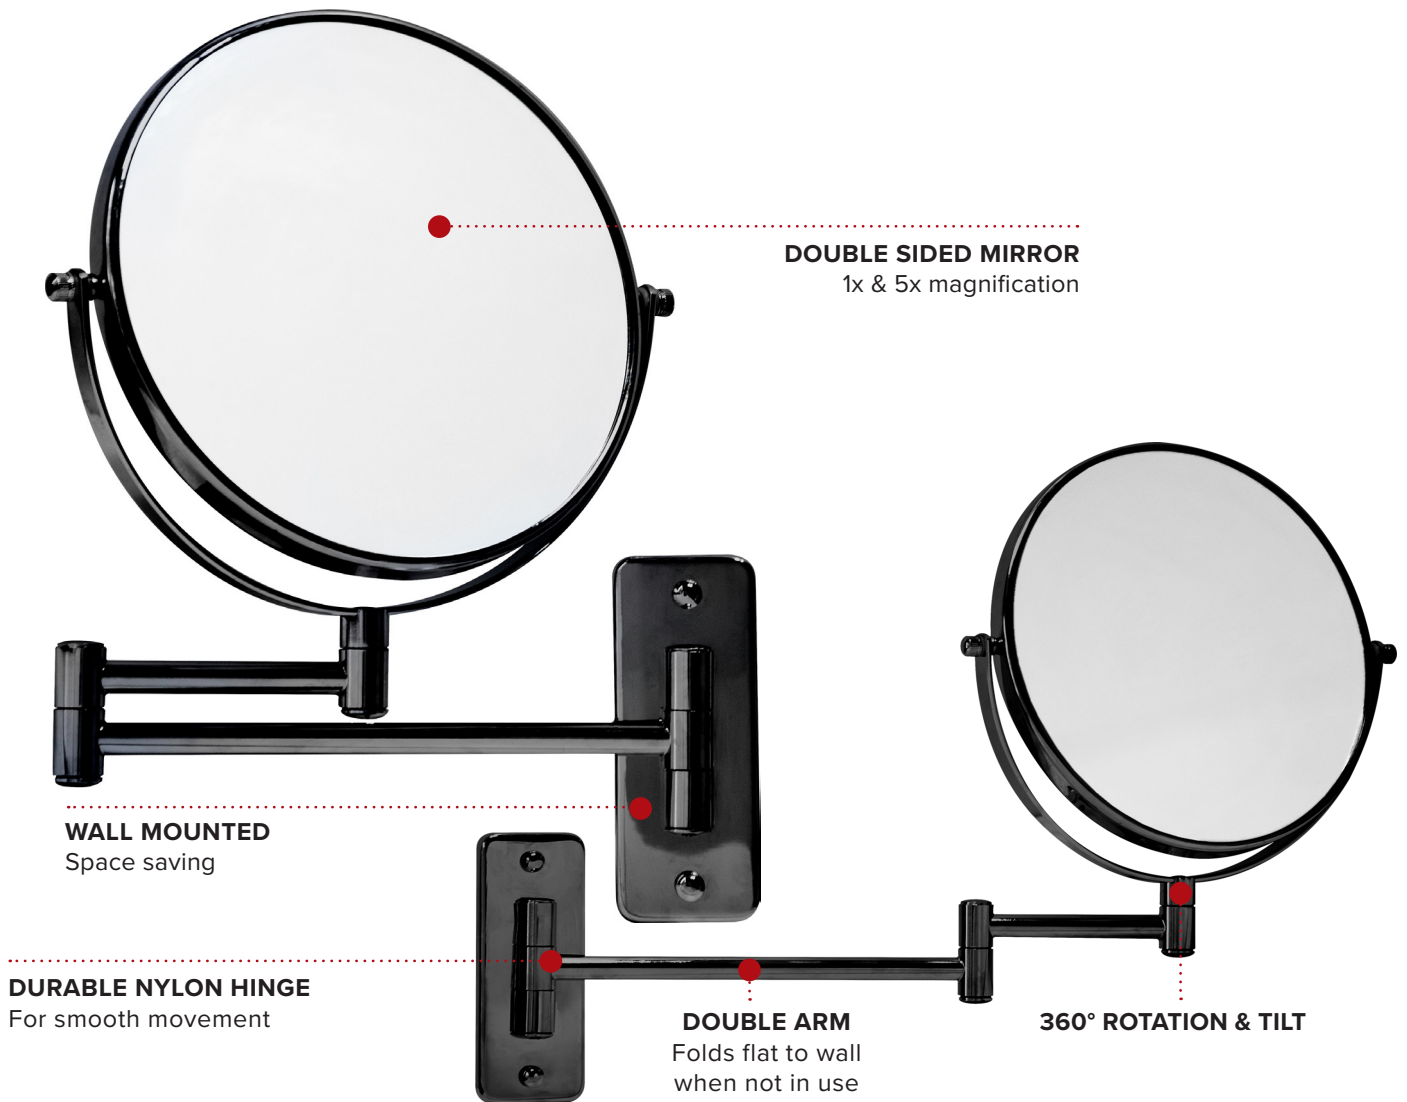

WINCHESTER WALL MOUNTED MIRROR

- Durable chrome finish
- Suitable for Bedrooms & Bathrooms
- Supplied with fixings

Specification
0.8kg / 0.95kg
Pack Qty: 12

Options
Chrome
Black Chrome