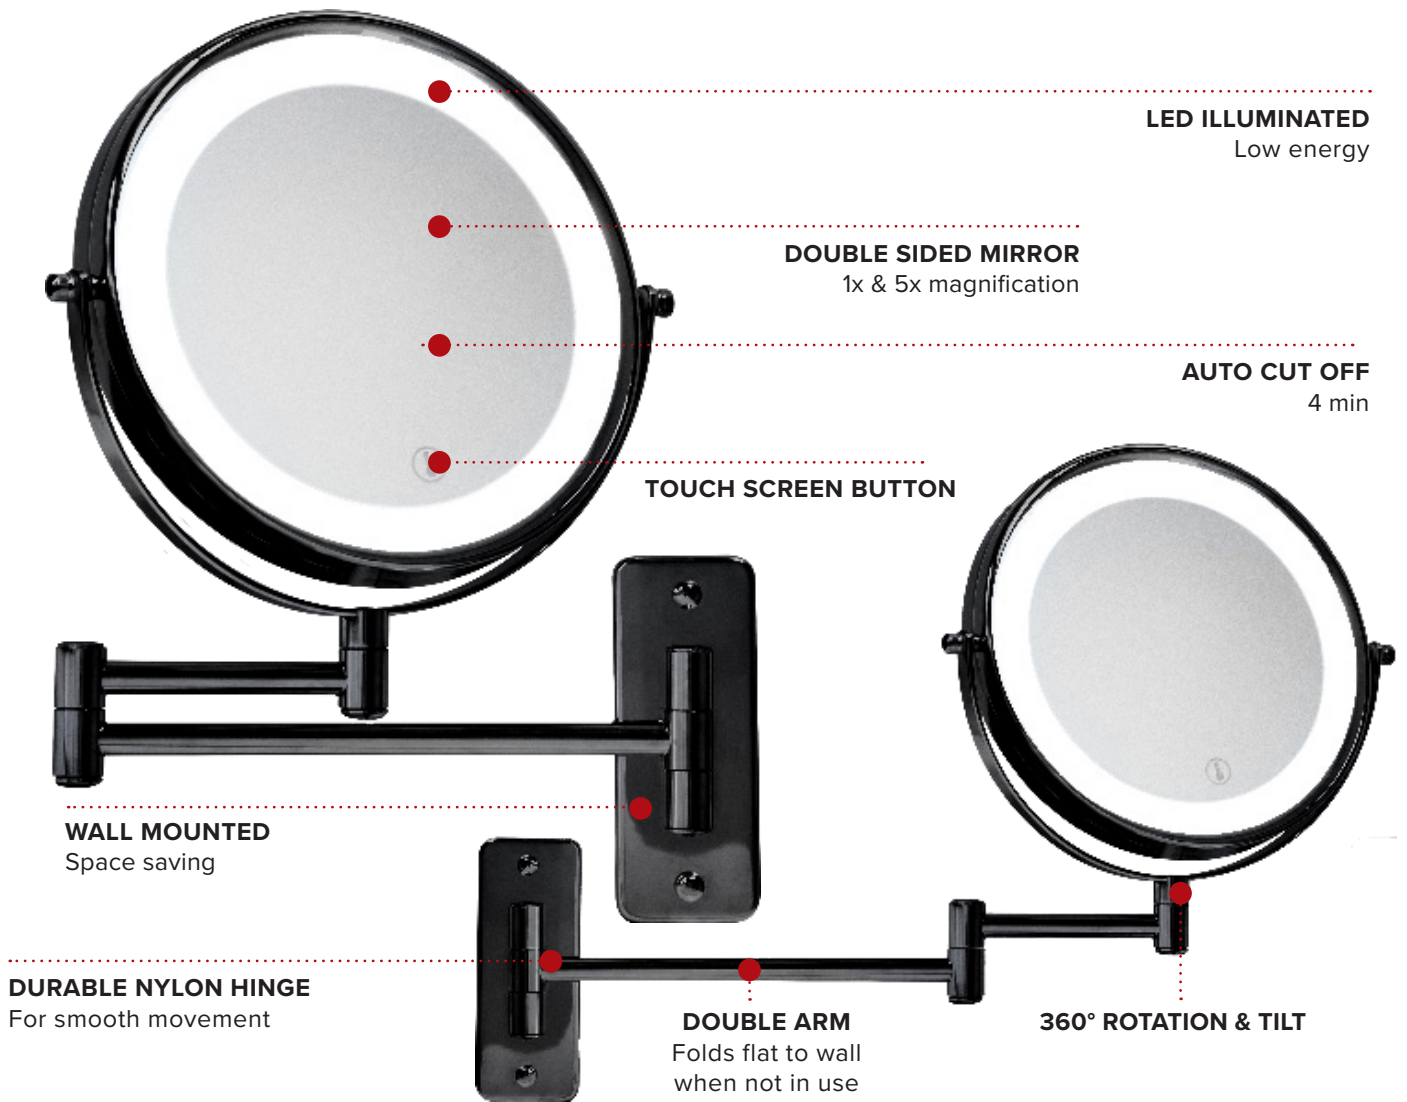

WINCHESTER WALL MOUNTED ILLUMINATED MIRROR

- Durable chrome finish
- Suitable for Bedrooms & Bathrooms
- Supplied with batteries
- Supplied with fixings

Specification

4 x AAA batteries
0.8kg / 0.95kg
Pack Qty: 12

Options

Chrome
Black Chrome