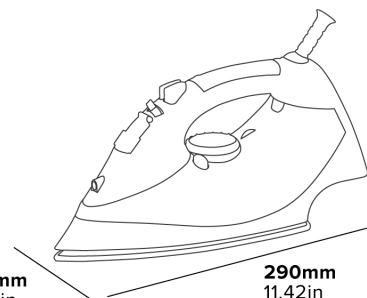

Specification

2000W
220-240V ~ 50/60Hz
1.2kg
Cable length: 3m
330ml water tank
Pack Qty: 6

Options

Black/Grey UK plug
Black/Grey EU plug

3 YEAR ELECTRICAL GUARANTEE

AUTO-OFF 30 SEC

AUTO-OFF 8 MINS

NON-STICK SOLEPLATE

BRITISH DESIGNED

ANTI DRIP

HOTEL SPECIFIED

117mm
4.61in

290mm
11.42in

160mm
6.30in