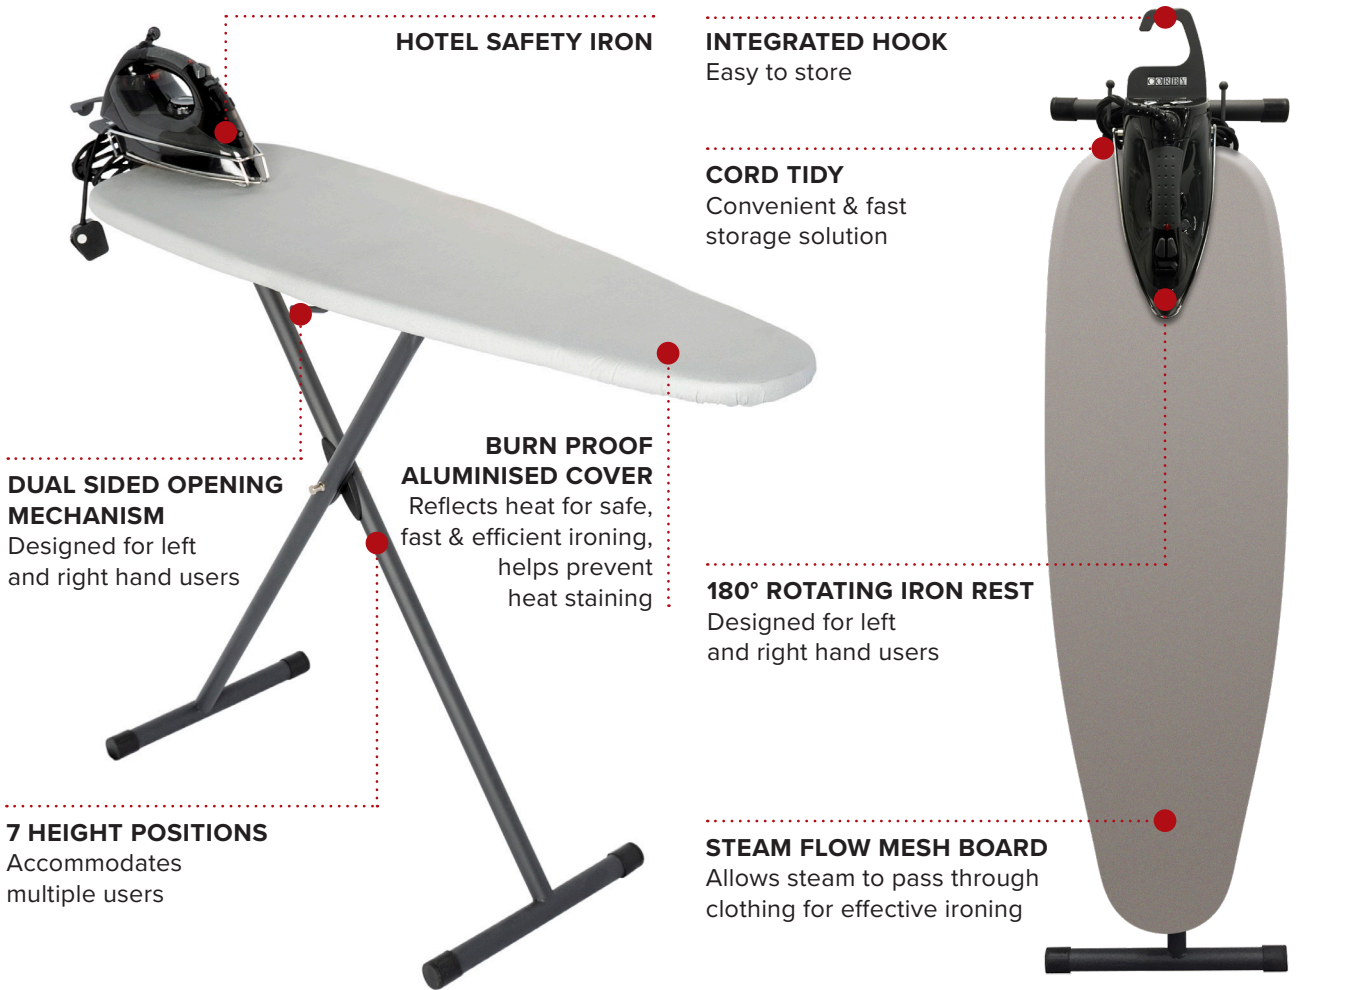

OXFORD PREMIUM IRONING CENTRE - GREY

HOTEL SAFETY IRON

INTEGRATED HOOK

Easy to store

CORD TIDY

Convenient & fast storage solution

DUAL SIDED OPENING MECHANISM

Designed for left and right hand users

BURN PROOF ALUMINISED COVER

Reflects heat for safe, fast & efficient ironing, helps prevent heat staining

180° ROTATING IRON REST

Designed for left and right hand users

7 HEIGHT POSITIONS

Accommodates multiple users

STEAM FLOW MESH BOARD

Allows steam to pass through clothing for effective ironing

- Durable powder coated legs & frame
- Multi surface rubber feet
- Easy open mechanism
- Foam backed cover
- Supplied with 2000W hotel safety iron
- Anti-theft security box
- 3 way auto cut off system
- Horizontal & vertical steam function
- Dual LED indicators

MULTISURFACE FEET

7 HEIGHT POSITIONS

ANTI-THEFT PROTECTED