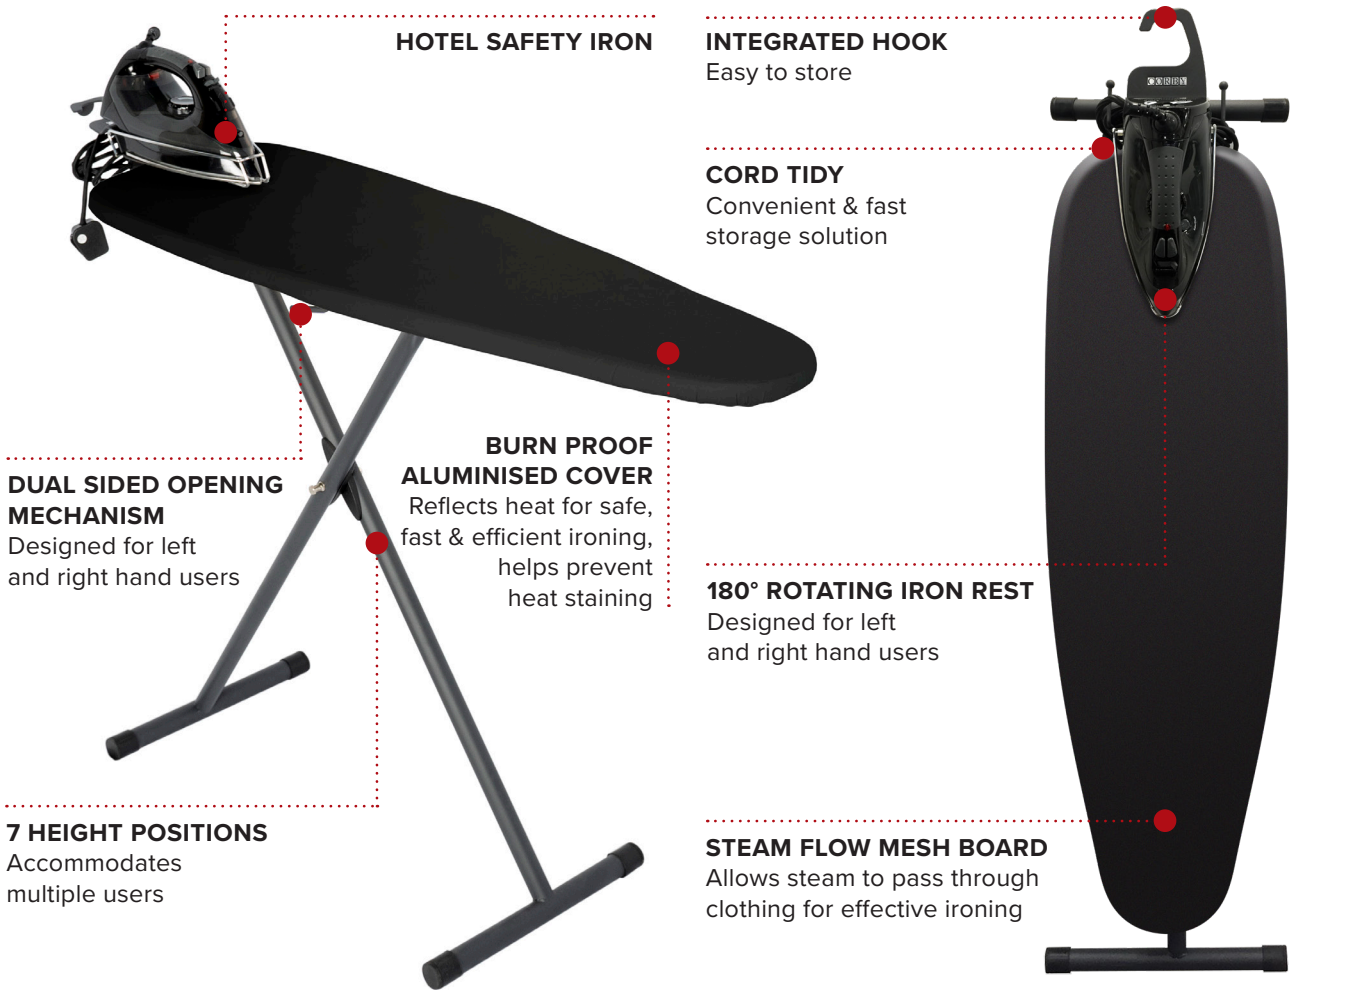

OXFORD PREMIUM IRONING CENTRE - BLACK

HOTEL SAFETY IRON

INTEGRATED HOOK

Easy to store

CORD TIDY

Convenient & fast storage solution

DUAL SIDED OPENING MECHANISM

Designed for left and right hand users

BURN PROOF ALUMINISED COVER

Reflects heat for safe, fast & efficient ironing, helps prevent heat staining

180° ROTATING IRON REST

Designed for left and right hand users

7 HEIGHT POSITIONS

Accommodates multiple users

STEAM FLOW MESH BOARD

Allows steam to pass through clothing for effective ironing

- Durable powder coated legs & frame
- Multi surface rubber feet
- Easy open mechanism
- Foam backed cover
- Supplied with 2000W hotel safety iron
- Anti-theft security box
- 3 way auto cut off system
- Horizontal & vertical steam function
- Dual LED indicators

MULTISURFACE FEET

7 HEIGHT POSITIONS

ANTI-THEFT PROTECTED