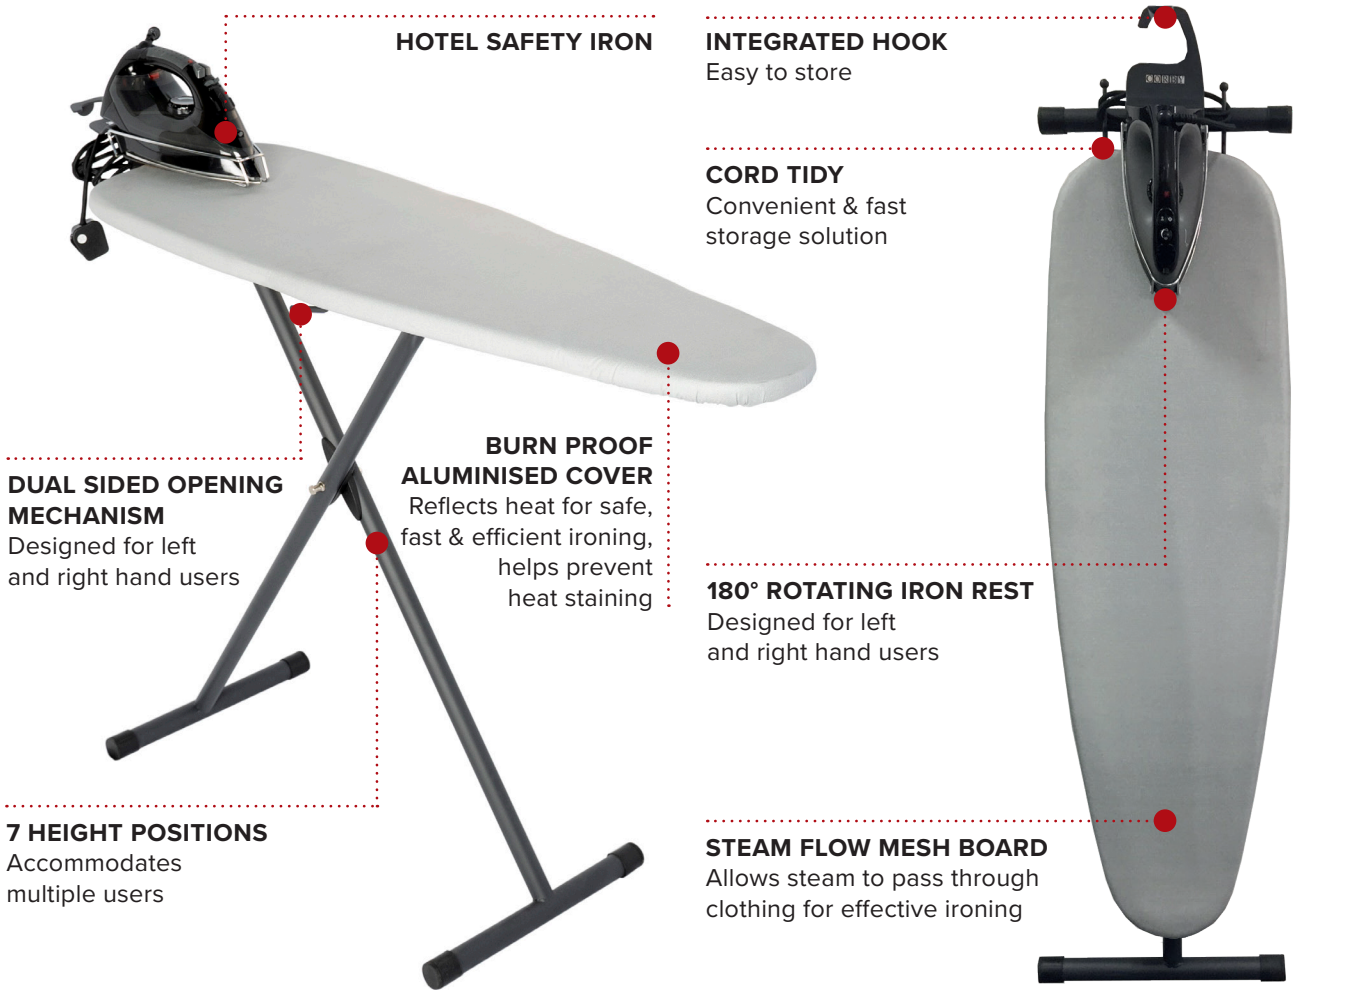

OXFORD PREMIUM IRONING CENTRE

HOTEL SAFETY IRON

INTEGRATED HOOK

Easy to store

CORD TIDY

Convenient & fast storage solution

DUAL SIDED OPENING MECHANISM

Designed for left and right hand users

BURN PROOF ALUMINISED COVER

Reflects heat for safe, fast & efficient ironing, helps prevent heat staining

180° ROTATING IRON REST

Designed for left and right hand users

7 HEIGHT POSITIONS

Accommodates multiple users

STEAM FLOW MESH BOARD

Allows steam to pass through clothing for effective ironing

- Durable powder coated legs & frame
- Multi surface rubber feet
- Easy open mechanism
- Foam backed cover
- Supplied with 2000W hotel safety iron
- Anti-theft security box
- 3 way auto cut off system
- Horizontal & vertical steam function
- Dual LED indicators

MULTISURFACE FEET

7 HEIGHT POSITIONS

ANTI-THEFT PROTECTED