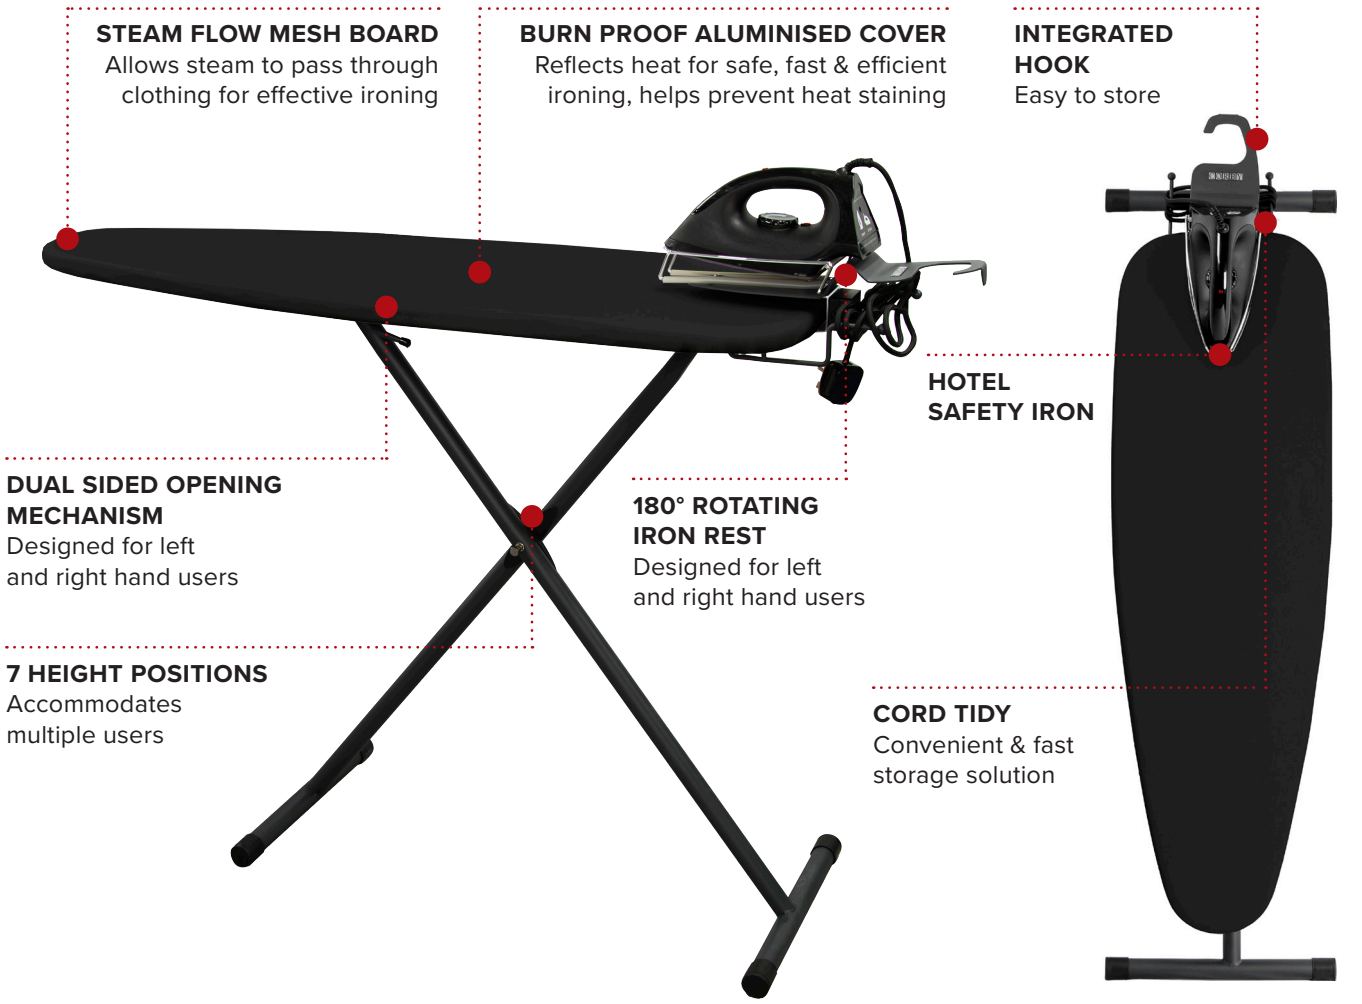

OXFORD STANDARD IRONING CENTRE - BLACK

STEAM FLOW MESH BOARD
Allows steam to pass through clothing for effective ironing

BURN PROOF ALUMINISED COVER
Reflects heat for safe, fast & efficient ironing, helps prevent heat staining

INTEGRATED HOOK
Easy to store

DUAL SIDED OPENING MECHANISM
Designed for left and right hand users

180° ROTATING IRON REST
Designed for left and right hand users

HOTEL SAFETY IRON

7 HEIGHT POSITIONS
Accommodates multiple users

CORD TIDY
Convenient & fast storage solution

- Light weight
- Durable powder coated legs & frame
- Multi surface rubber feet
- Easy open mechanism
- Foam backed cover
- Supplied with 1200W hotel safety iron
- Anti-theft security box
- 3 way auto cut off system
- Horizontal & vertical steam function
- Dual LED indicators

3 YEAR ELECTRICAL GUARANTEE	BRITISH DESIGNED	ANTI DRIP	AUTO-OFF 30 SEC	AUTO-OFF 8 MINS	NON-STICK SOLEPLATE
HOTEL SPECIFIED	STEAM-FLOW MESH BOARD	ECO FRIENDLY	7 HEIGHT POSITIONS		
ANTI-THEFT PROTECTED					