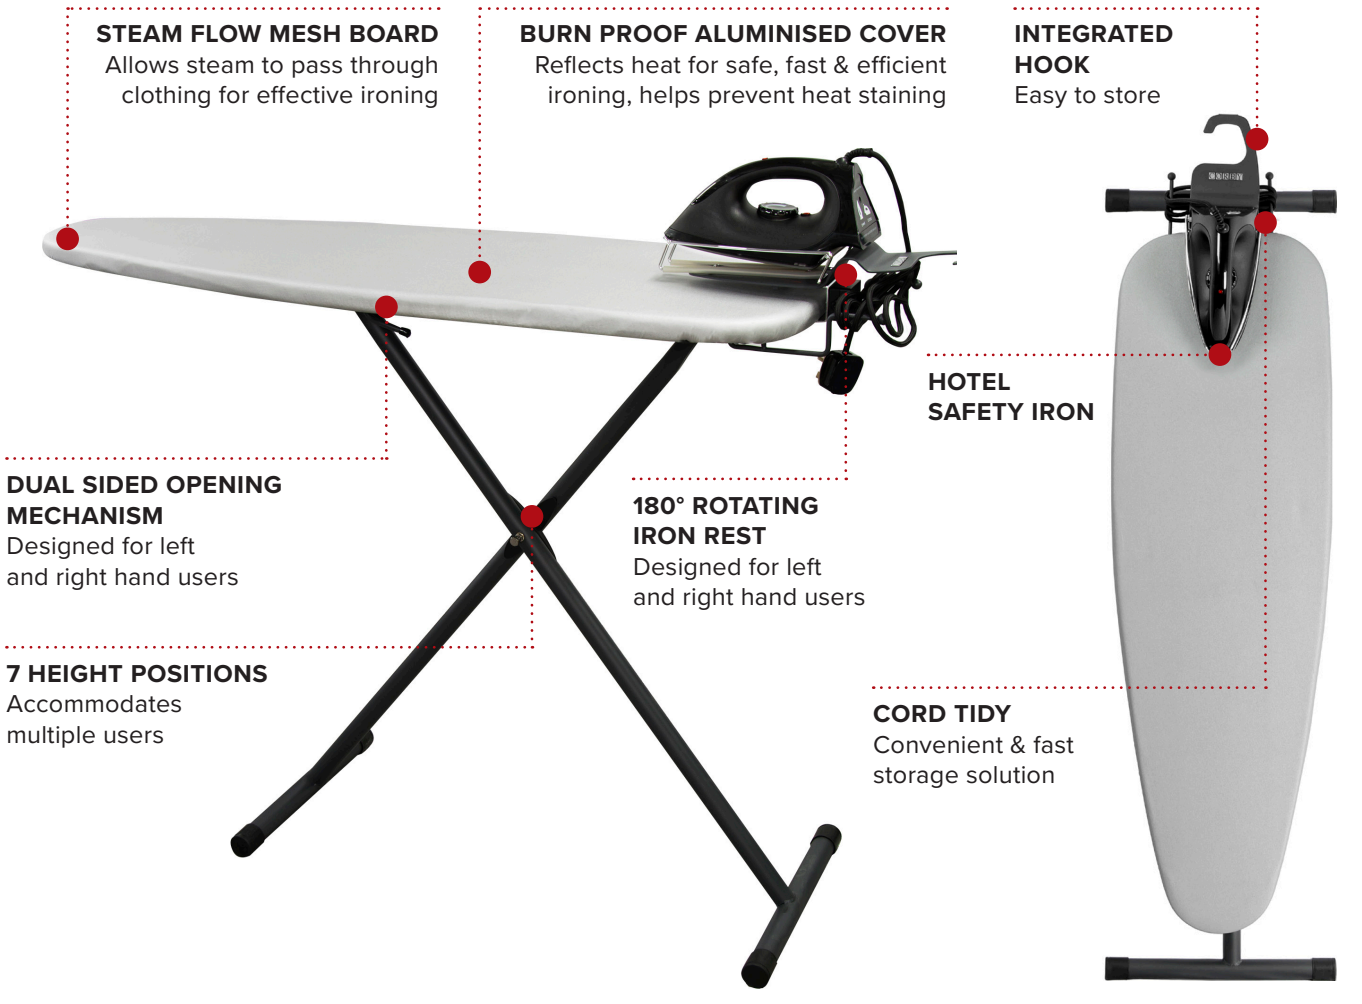

OXFORD STANDARD IRONING CENTRE

STEAM FLOW MESH BOARD
Allows steam to pass through clothing for effective ironing

BURN PROOF ALUMINISED COVER
Reflects heat for safe, fast & efficient ironing, helps prevent heat staining

INTEGRATED HOOK
Easy to store

DUAL SIDED OPENING MECHANISM
Designed for left and right hand users

180° ROTATING IRON REST
Designed for left and right hand users

HOTEL SAFETY IRON

7 HEIGHT POSITIONS
Accommodates multiple users

CORD TIDY
Convenient & fast storage solution

- Light weight
- Durable powder coated legs & frame
- Multi surface rubber feet
- Easy open mechanism
- Foam backed cover
- Supplied with 1200W hotel safety iron
- Anti-theft security box
- 3 way auto cut off system
- Horizontal & vertical steam function
- Dual LED indicators

3 YEAR ELECTRICAL GUARANTEE	BRITISH DESIGNED	ANTI DRIP	AUTO-OFF 30 SEC	AUTO-OFF 8 MINS	NON-STICK SOLEPLATE
HOTEL SPECIFIED	STEAM-FLOW MESH BOARD	ECO FRIENDLY	7 HEIGHT POSITIONS		
ANTI-THEFT PROTECTED					