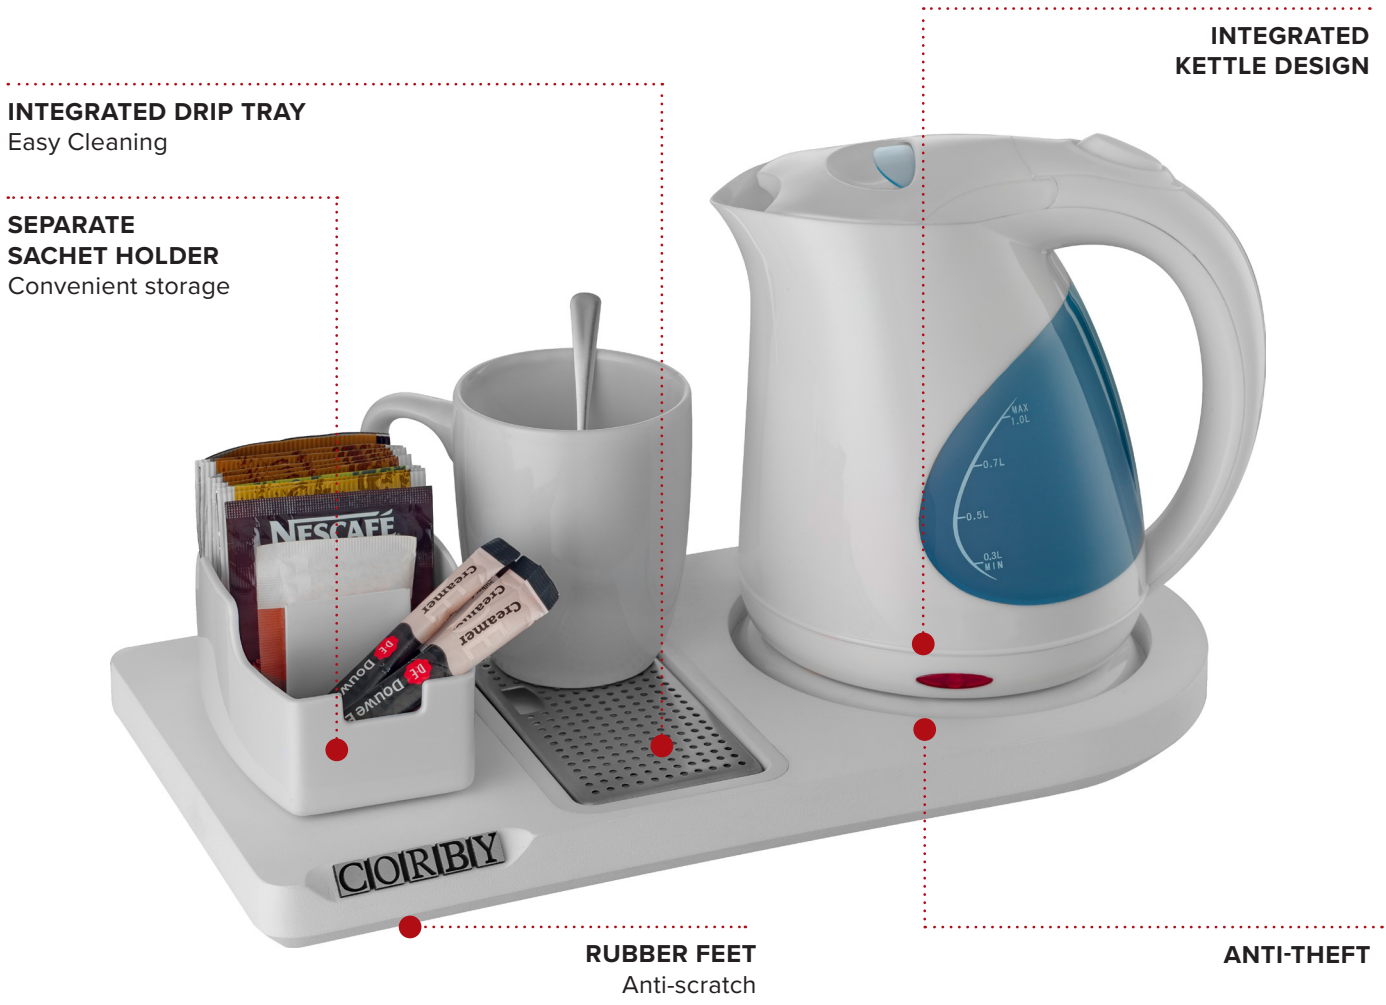

LANCASTER COMPACT WELCOME TRAY - WHITE

- Accommodates Lancaster kettle
- Space saving design
- Moisture resistant MDF

Specification

0.75kg
Pack Qty: 6
(See Lancaster Kettle specification)

Options

Black
White