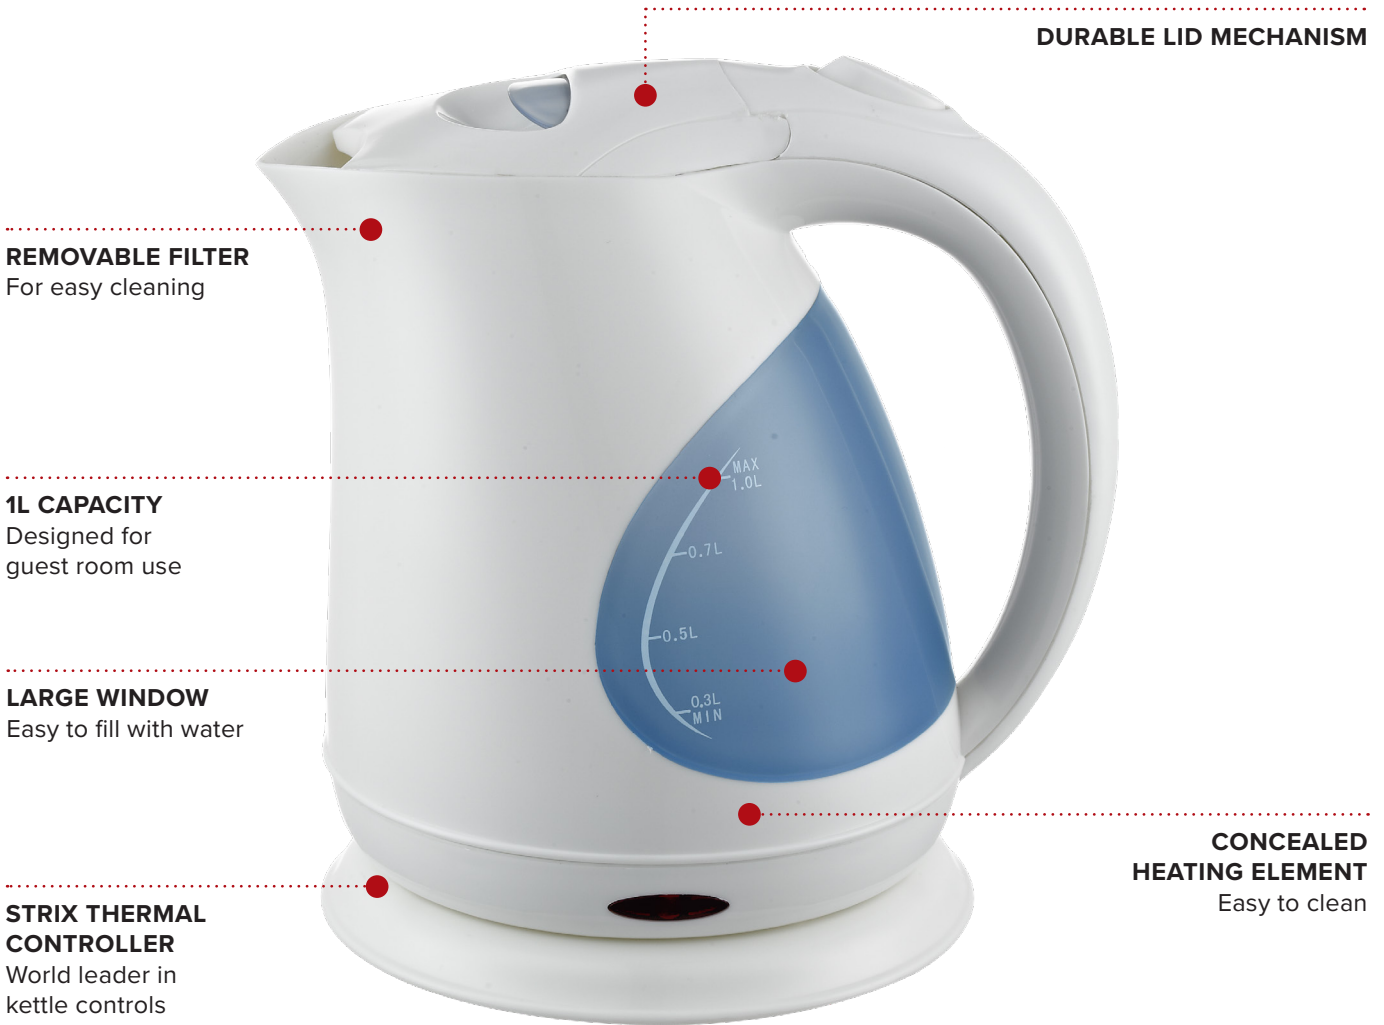

LANCASTER 1L KETTLE - WHITE

- Ergonomic handle design
- Boil dry protection
- 360° base
- Integrated water level markings
- Integrated power cord tidy

Specification

1250W - 1500W
220-240V ~ 50Hz
1L
0.7kg
Cable length: 0.7m
Pack Qty: 12

Options

White/blue UK plug or EU Plug
Black/grey UK plug or EU Plug