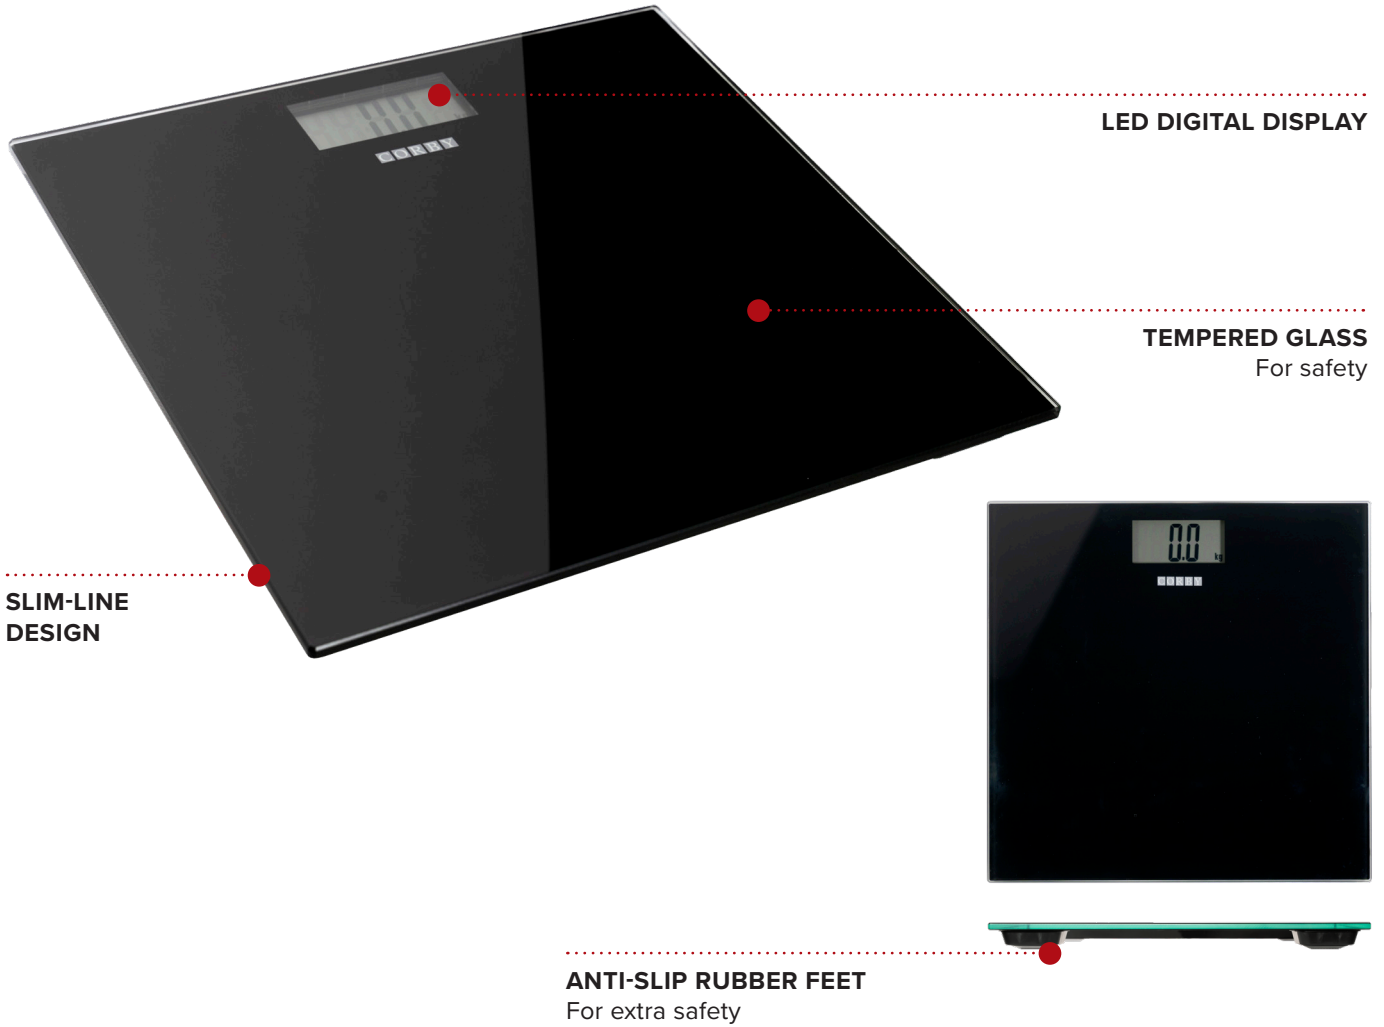

HELMSLEY DIGITAL BATHROOM SCALES

- Imperial and metric weight settings (kg or lb or st)
- 180Kg Maximum weight capacity
- Rubber feet
- Supplied with batteries

Specification

2 x AAA Batteries
6mm glass
1.5kg
Pack Qty: 5

Options

Grey
Black