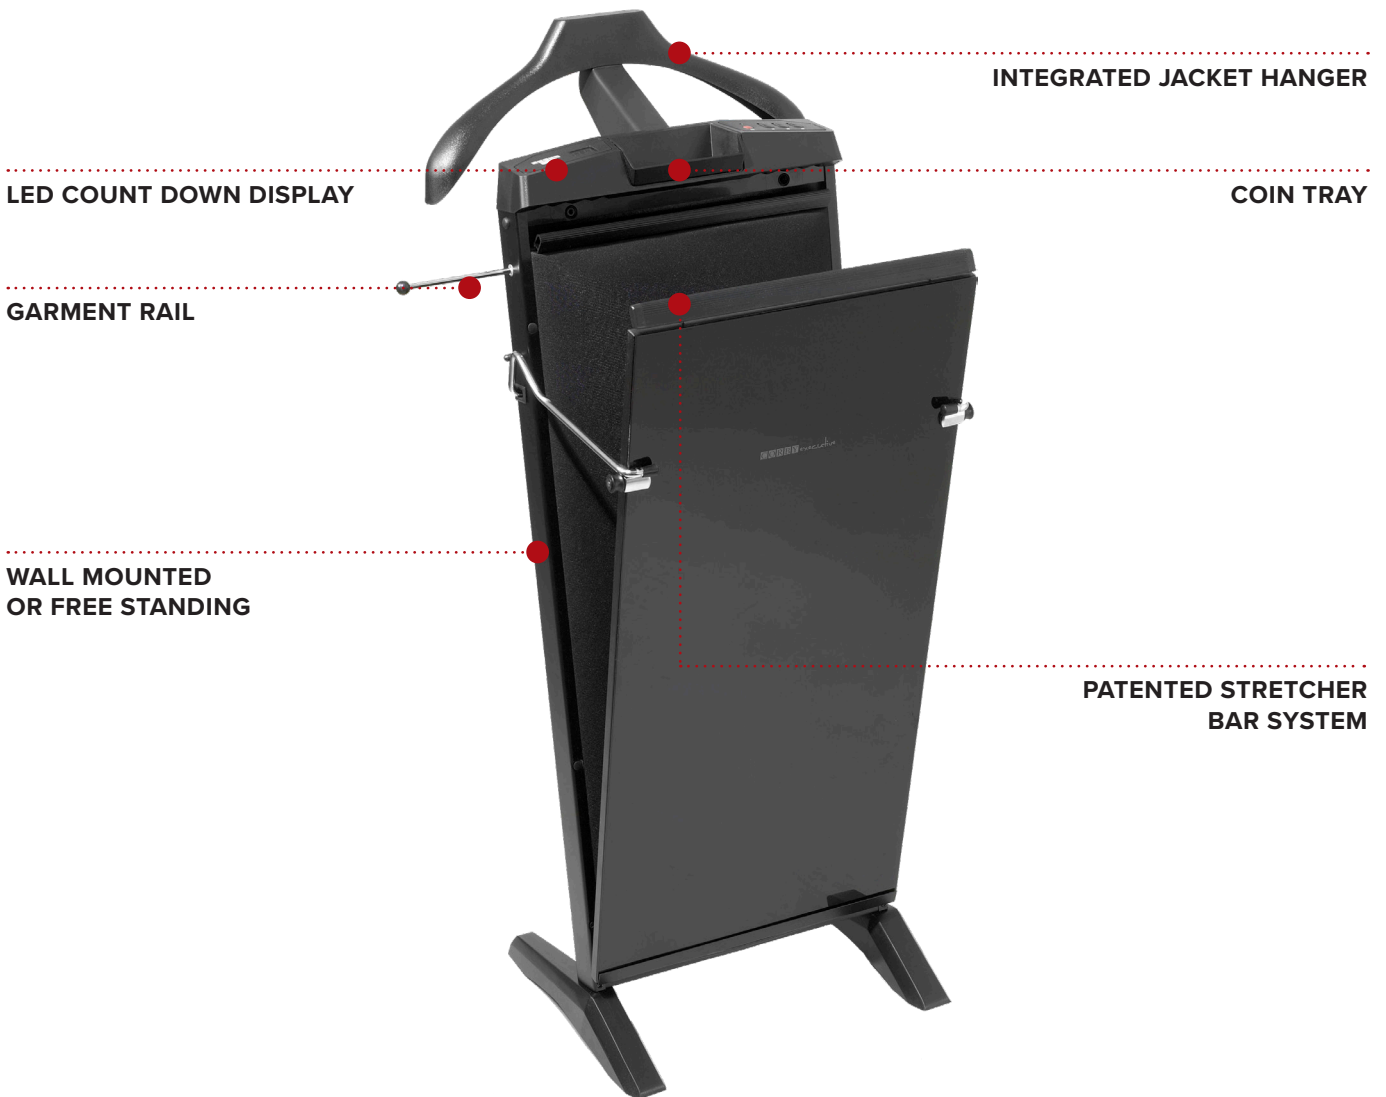

EXECUTIVE TROUSER PRESS

- 15, 30 & 45 minute timer
- Manual cancel option
- Automatic cut off
- Supplied with fixings

Specification

210W
220 - 240V ~ 50-60Hz
10 kg

Options

UK/EU/SWISS/USA PLUG
Black