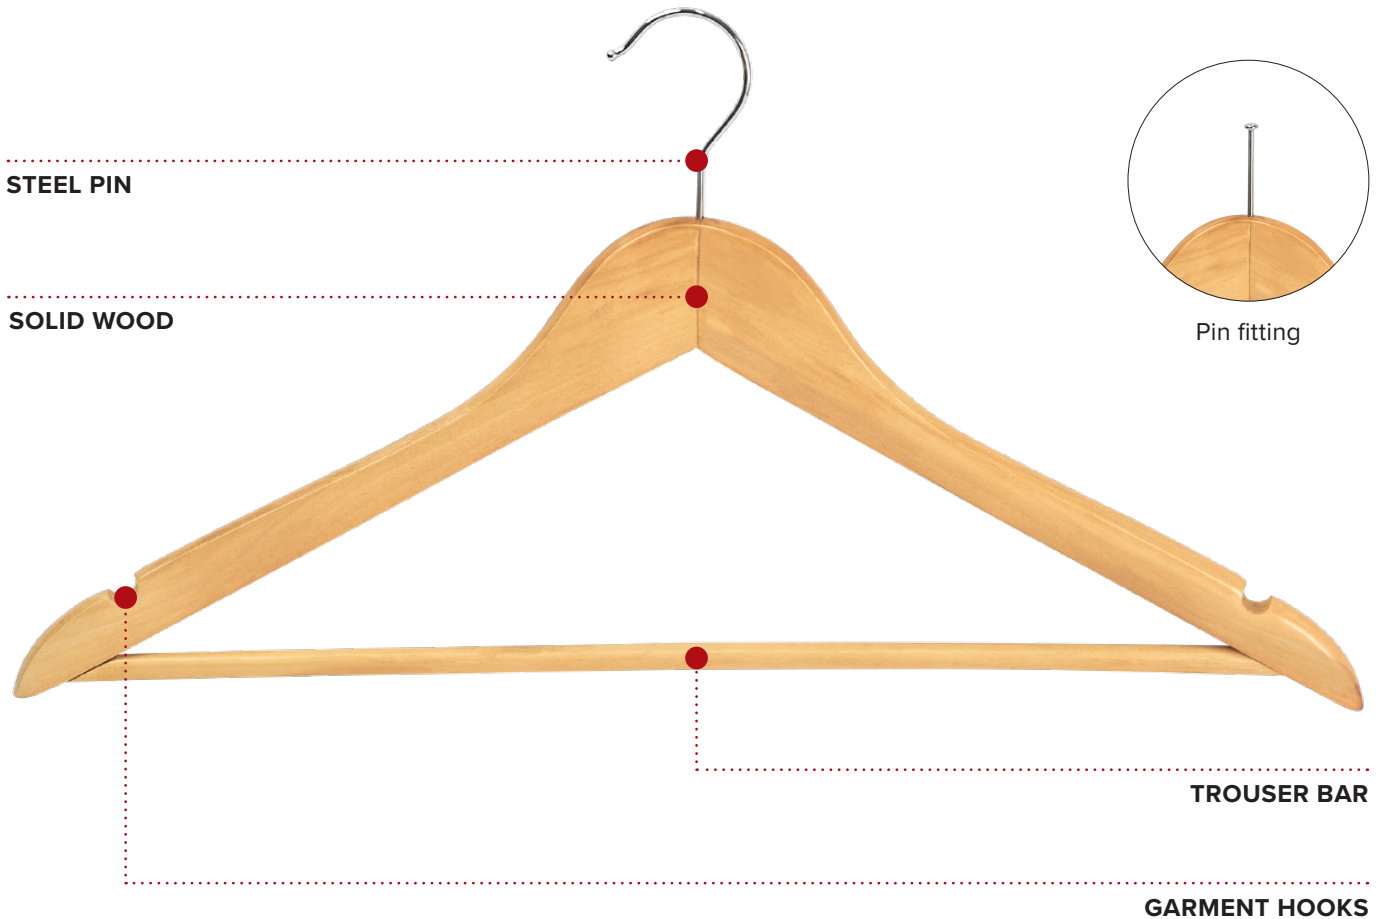

CHELSEA GUEST HANGERS

Specification

Pack Qty: 40

Options

Hook fitting

Security pin fitting