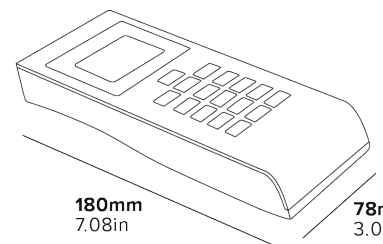

CEU (COMPUTER EMERGENCY UNIT)

- Reads safe records
- Opens Westminster & Mayfair safes
- Sets Corby Digital Safe's master passcode
- Sets LED interior light
- Supplied with batteries

Specification

4 x AA batteries
0.3kg

28mm
1.10in

180mm
7.08in

78mm
3.07in