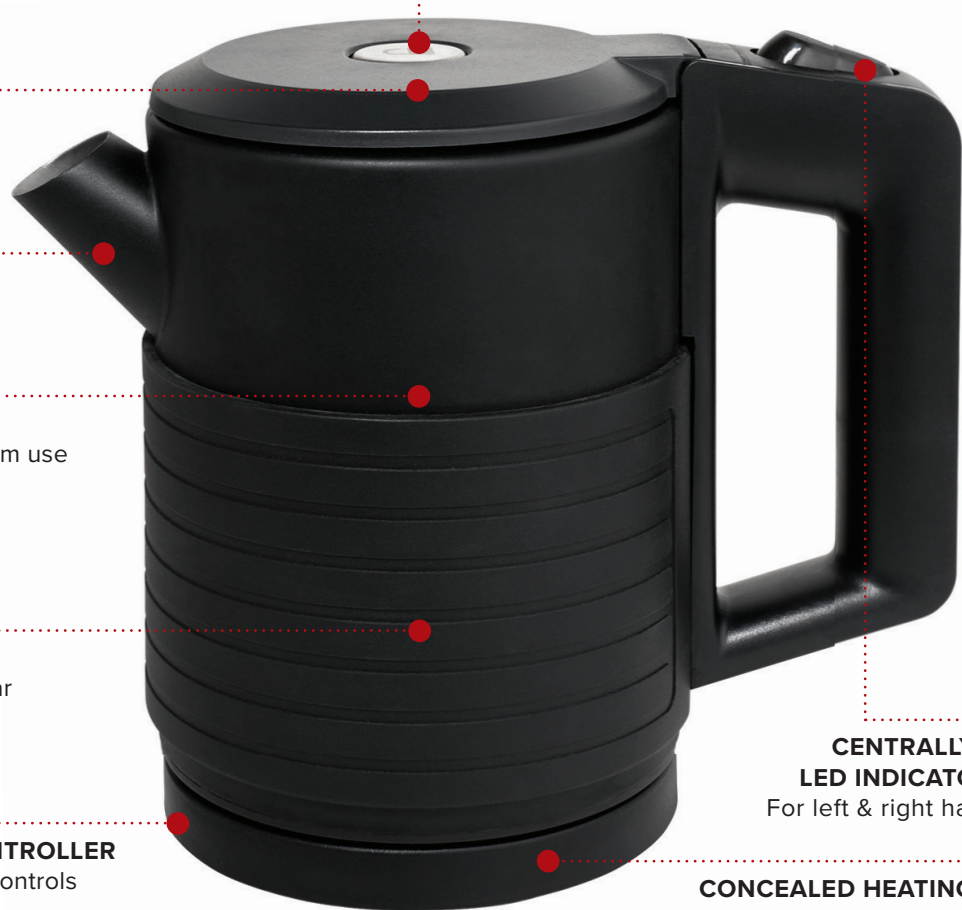

CANTERBURY 0.6L DOUBLE WALLED KETTLE

PUSH BUTTON LID

Easy to open

LARGE OPENING

Easy cleaning

INTEGRATED FILTER

0.6L CAPACITY

Designed for guest room use

DOUBLE WALLED

Silicone insulation collar

STRIX THERMAL CONTROLLER

World leader in kettle controls

**CENTRALLY LOCATED
LED INDICATOR SWITCH**
For left & right handed users

CONCEALED HEATING ELEMENT
Easy to clean

- Space saving design
- 360° base
- 304 Grade Stainless Steel
- Integrated water level markings
- Integrated power cord tidy

Specification

Black
1000W
0.9kg
Cable length: 0.8m