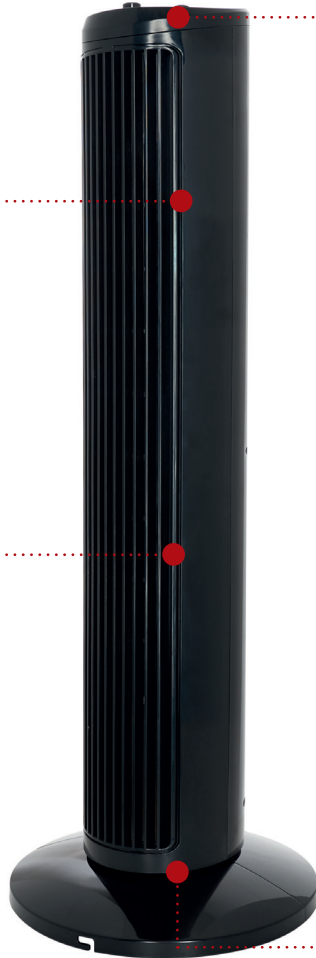

BREMMER TOWER FAN

MANUAL CONTROLS
Easy to operate

110° ROTATION
Oscillation function

3 SPEED SETTINGS

DURABLE CASE
ABS outer case

- 29"
- Black Finsh
- Floor standing
- 50dB

Specification
Black
2.6kg