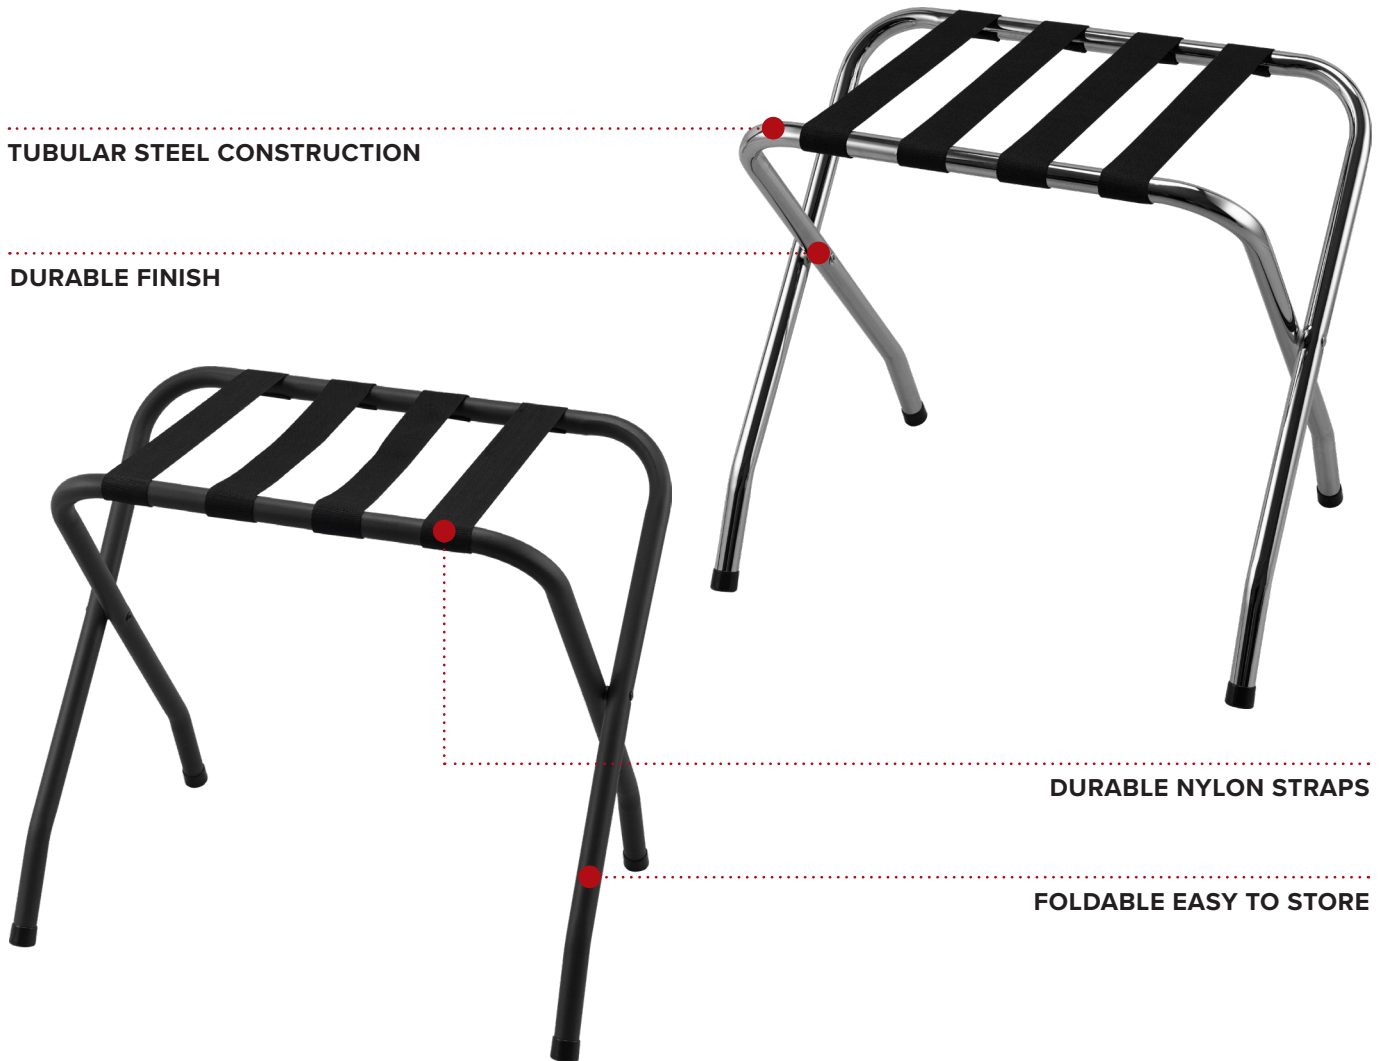

ASHTON METAL LUGGAGE RACK - NO BACK

- Holds up to 50kg

Specification

1.9kg
Pack Qty: 4

Options

Chrome
Black

55mm
2.16in

630mm
24.80in

480mm
18.90in

400mm
15.75in