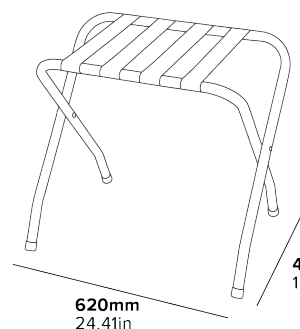

ASHTON METAL LUGGAGE RACK - NO BACK

- Holds up to 50kg

Specification

1.9kg
Pack Qty: 4

Options

Chrome
Black

55mm
2.16in

630mm
24.80in

480mm
18.90in

400mm
15.75in