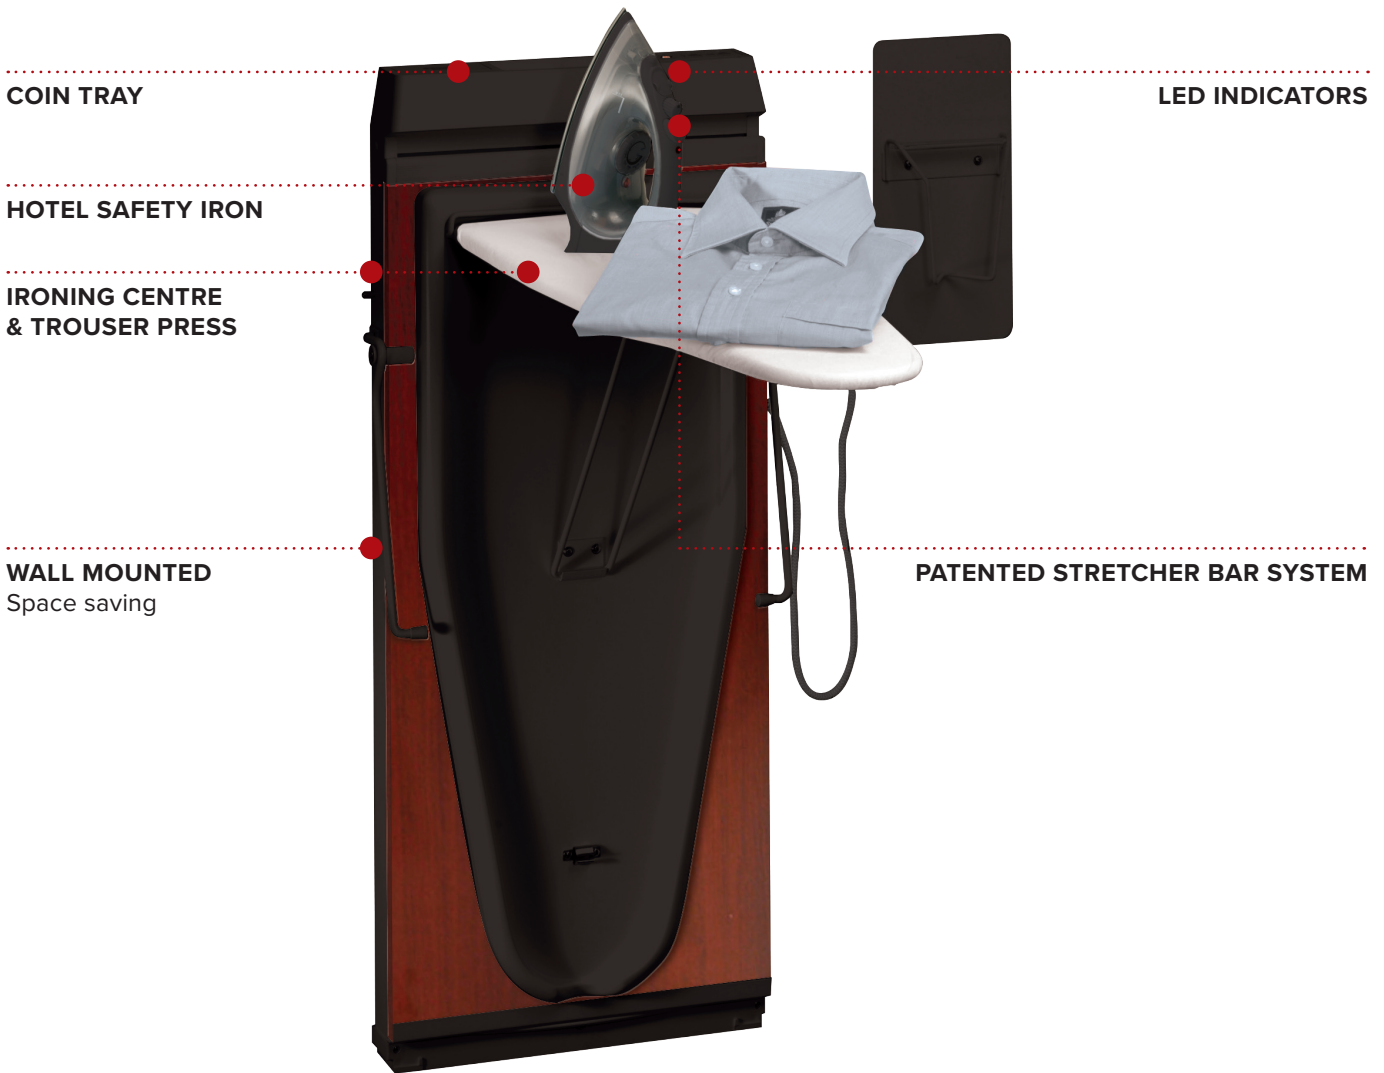

6600 TROUSER PRESS

COIN TRAY

LED INDICATORS

HOTEL SAFETY IRON

IRONING CENTRE & TROUSER PRESS

WALL MOUNTED
Space saving

PATENTED STRETCHER BAR SYSTEM

- 15minute timer
- Manual cancel option
- Supplied with 1200W hotel safety iron
- Supplied with wall mounted iron rest
- Automatic cut off
- Supplied with fixings

Specification

Hard wired
210W
220 - 240V ~ 50-60Hz

Options

UK/EU/SWISS PLUG
Beech
Black ash
Mahogany
Havana white pine
Oak

Satin chrome
Walnut
Brown sorano oak
White

3 YEAR ELECTRICAL GUARANTEE

BRITISH DESIGNED

HOTEL SPECIFIED

AUTO-OFF 30 SEC

AUTO-OFF 8 MINS

NON-STICK SOLEPLATE

ANTI DRIP

ECO FRIENDLY