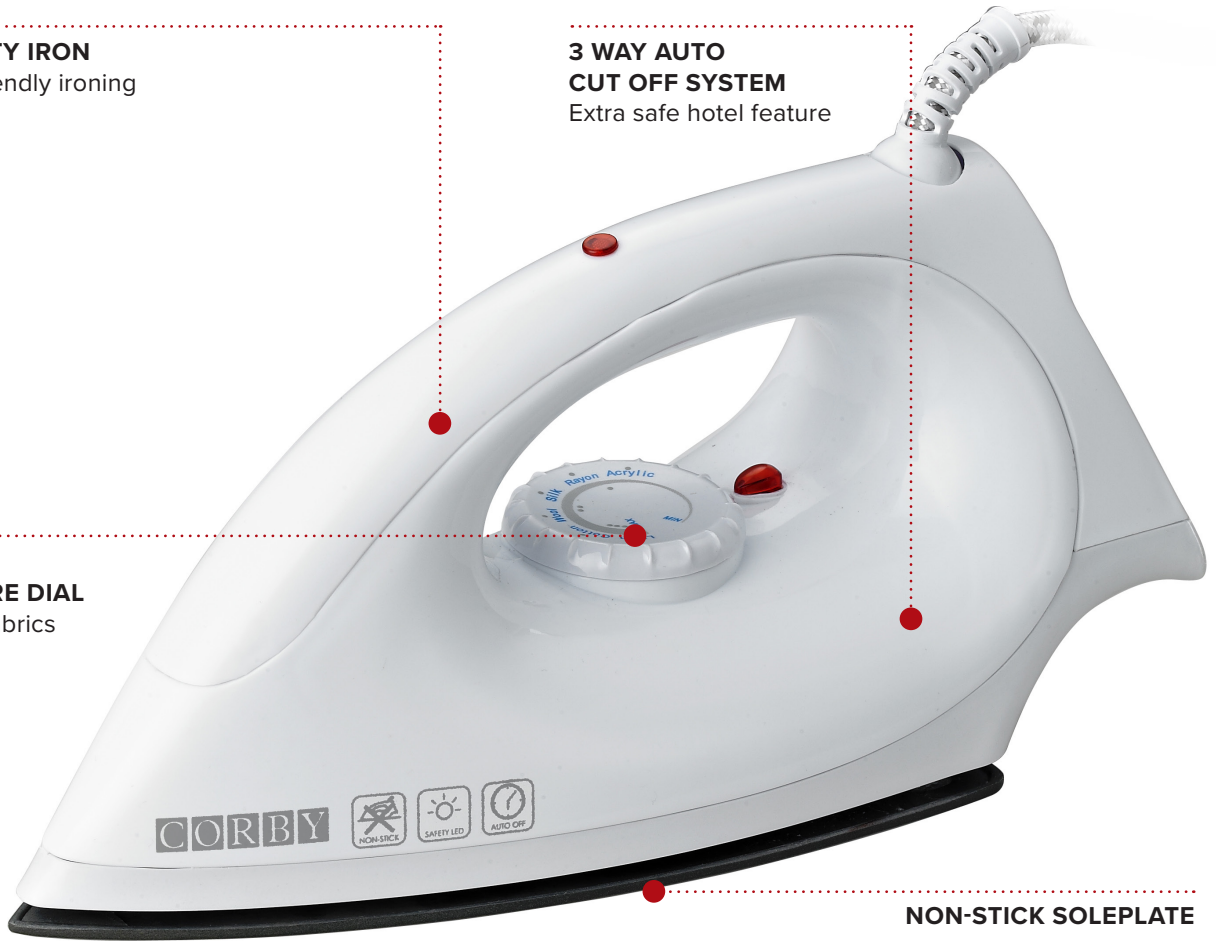

SHERWOOD 1200W DRY IRON - WHITE

HOTEL SAFETY IRON
1200W Eco friendly ironing

3 WAY AUTO CUT OFF SYSTEM
Extra safe hotel feature

ADJUSTABLE TEMPERATURE DIAL
For different fabrics

NON-STICK SOLEPLATE

- Compact & Lightweight
- Dual LED indicators

Specification

1200W
220-240V ~ 50/60Hz
0.6kg
Cable length: 2.5m
Pack Qty: 12

Options

White UK or EU plug
Black UK or EU plug

3 YEAR ELECTRICAL GUARANTEE

BRITISH DESIGNED

AUTO-OFF 30 SEC

AUTO-OFF 8 MINS

NON-STICK SOLEPLATE

ECO FRIENDLY